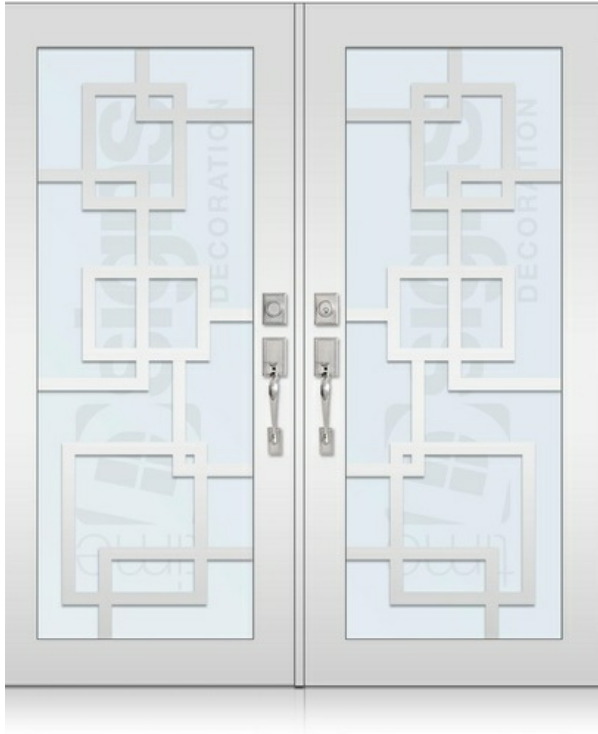

DOOR GLASS DECORATION

DOUBLE DOORS

TD-DD-W45