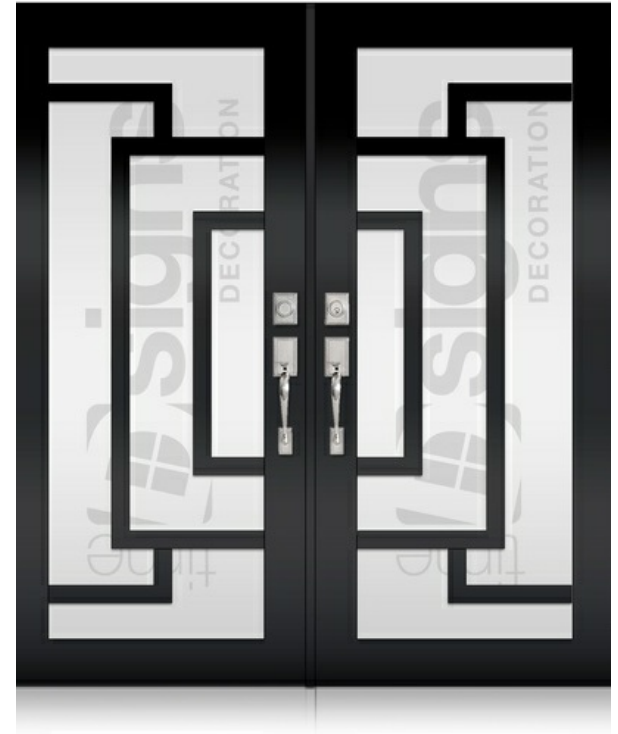

DOOR GLASS DECORATION

DOUBLE DOORS

TD-DD-BLK07

TD-DD-BLK08

TD-DD-BLK09

7900 NW 103rd ST Hialeah Gardens, Miami, Florida 33016 | sales@bhpwindows.com | +1 786-701-3910 |

* Designs appearance may look different depending on the glass door proportions