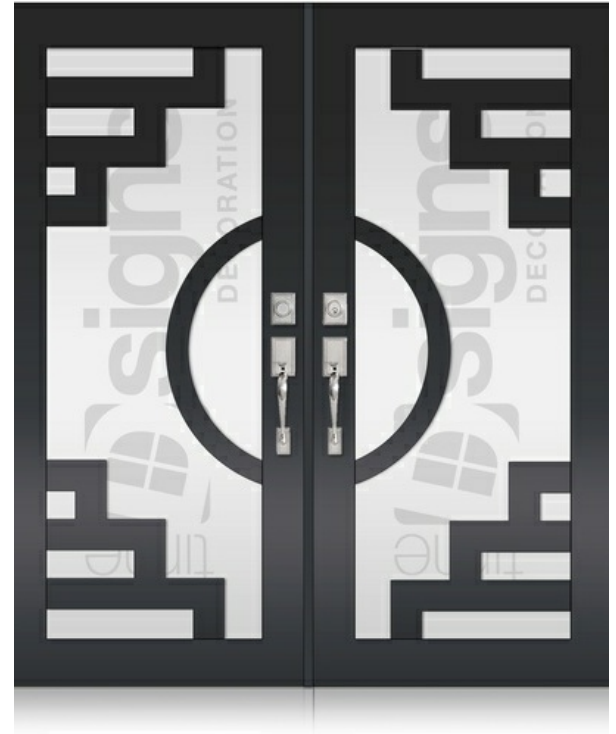

DOOR GLASS DECORATION

DOUBLE DOORS

TD-DD-B10

TD-DD-B11

TD-DD-B12

7900 NW 103rd ST Hialeah Gardens, Miami, Florida 33016 | sales@bhpwindows.com | +1 786-701-3910 |

* Designs appearance may look different depending on the glass door proportions