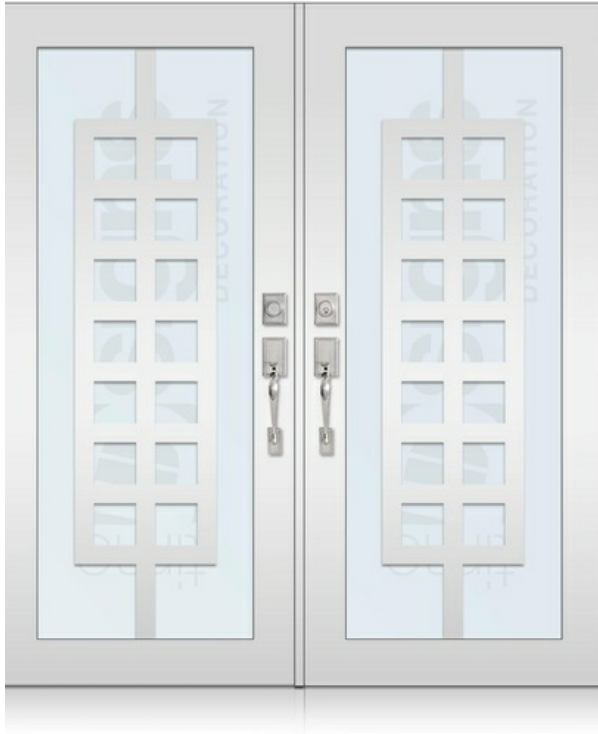

DOOR GLASS DECORATION

DOUBLE DOORS

TD-DD-W35