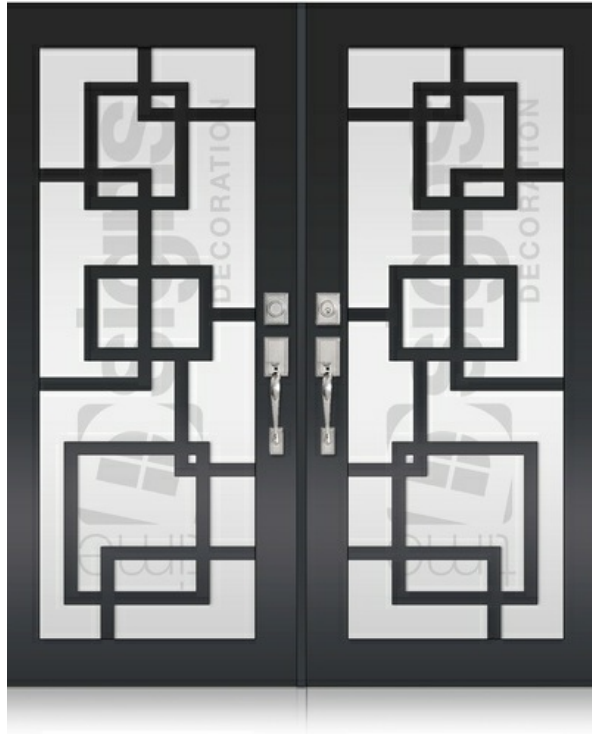

DOOR GLASS DECORATION

DOUBLE DOORS

TD-DD-B45

7900 NW 103rd ST Hialeah Gardens, Miami, Florida 33016 | sales@bhpwindows.com | +1 786-701-3910 |

* Designs appearance may look different depending on the glass door proportions