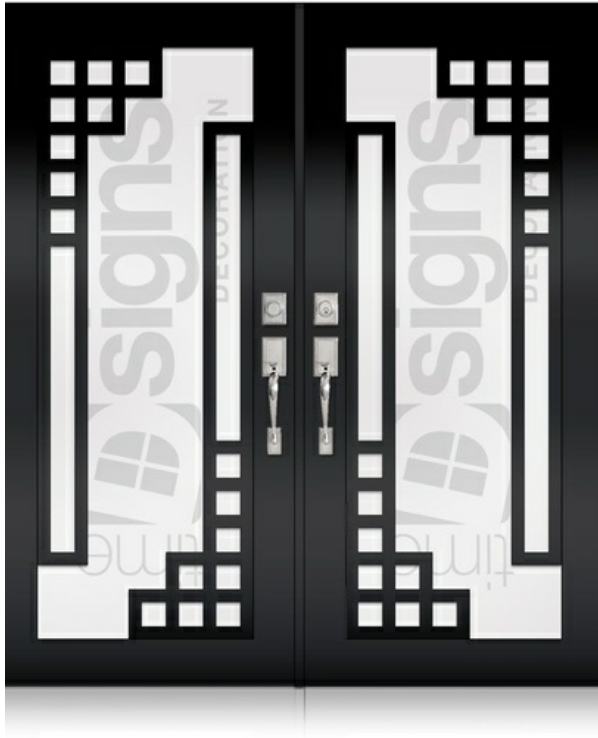

DOOR GLASS DECORATION

DOUBLE DOORS

TD-DD-BLK22