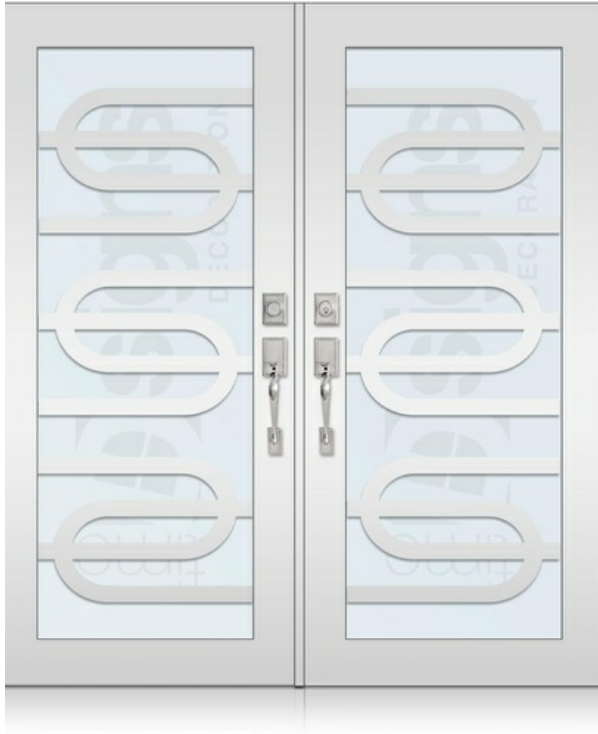

DOOR GLASS DECORATION

DOUBLE DOORS

TD-DD-W54