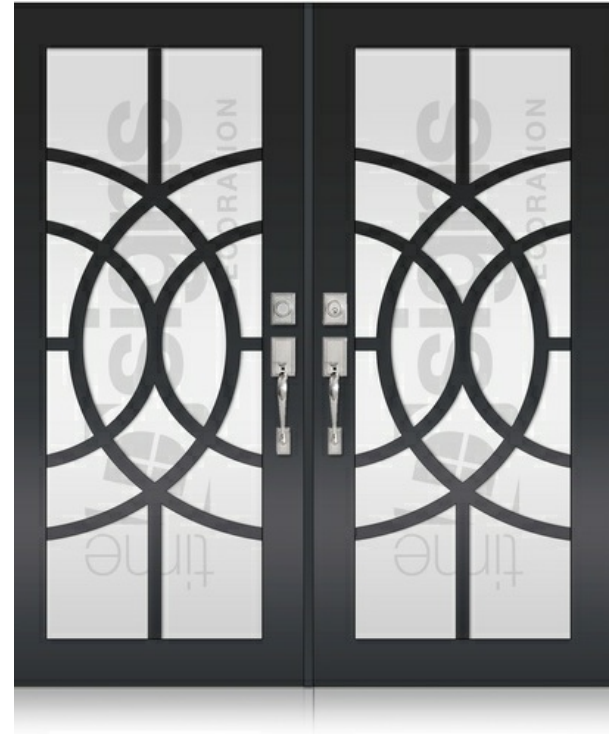

DOOR GLASS DECORATION

DOUBLE DOORS

TD-DD-B19

TD-DD-B20

TD-DD-B21

7900 NW 103rd ST Hialeah Gardens, Miami, Florida 33016 | sales@bhpwindows.com | +1 786-701-3910 |

* Designs appearance may look different depending on the glass door proportions