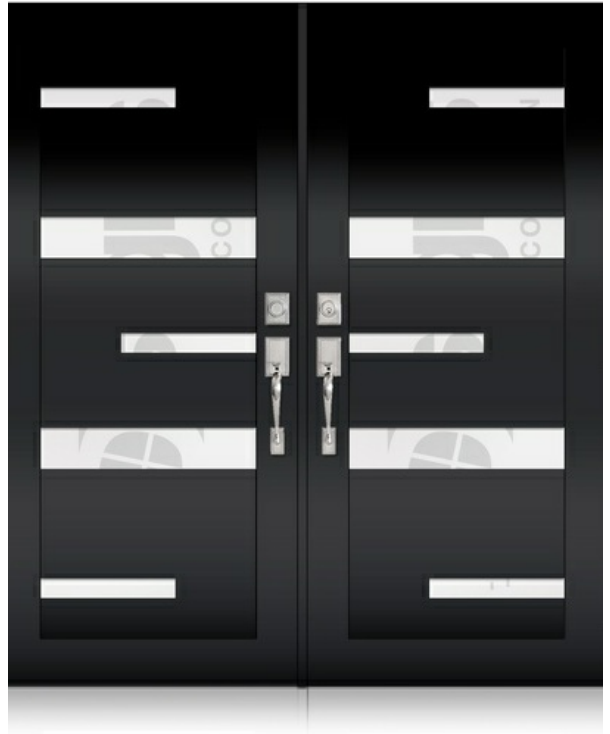

DOOR GLASS DECORATION

DOUBLE DOORS

TD-DD-BLK32

TD-DD-BLK33

TD-DD-BLK34

7900 NW 103rd ST Hialeah Gardens, Miami, Florida 33016 | sales@bhpwindows.com | +1 786-701-3910 |

* Designs appearance may look different depending on the glass door proportions