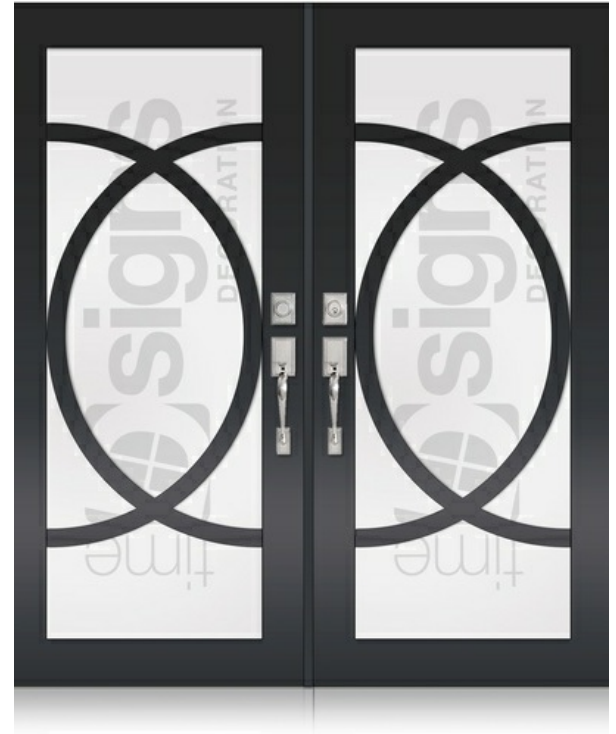

DOOR GLASS DECORATION

DOUBLE DOORS

TD-DD-B53

TD-DD-B54

TD-DD-B55

7900 NW 103rd ST Hialeah Gardens, Miami, Florida 33016 | sales@bhpwindows.com | +1 786-701-3910 |

* Designs appearance may look different depending on the glass door proportions