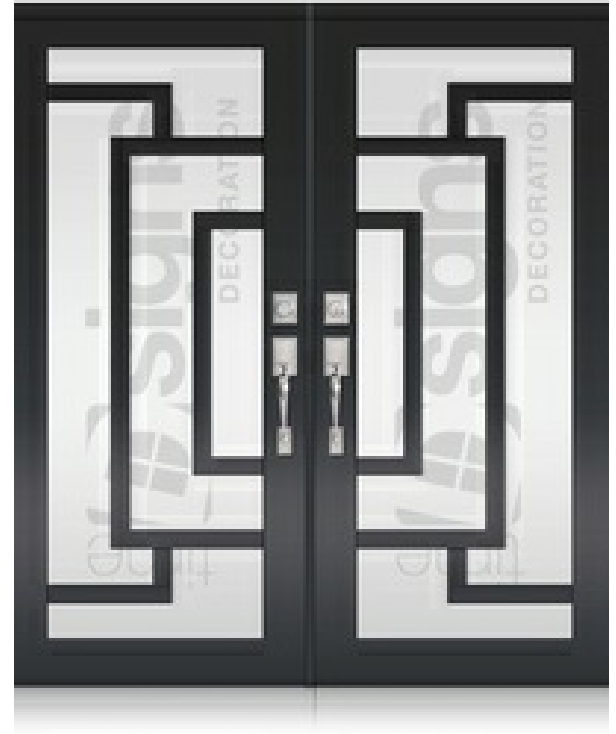

DOOR GLASS DECORATION

DOUBLE DOORS

TD-DD-B07

TD-DD-B08

TD-DD-B09

7900 NW 103rd ST Hialeah Gardens, Miami, Florida 33016 | sales@bhpwindows.com | +1 786-701-3910 |

* Designs appearance may look different depending on the glass door proportions