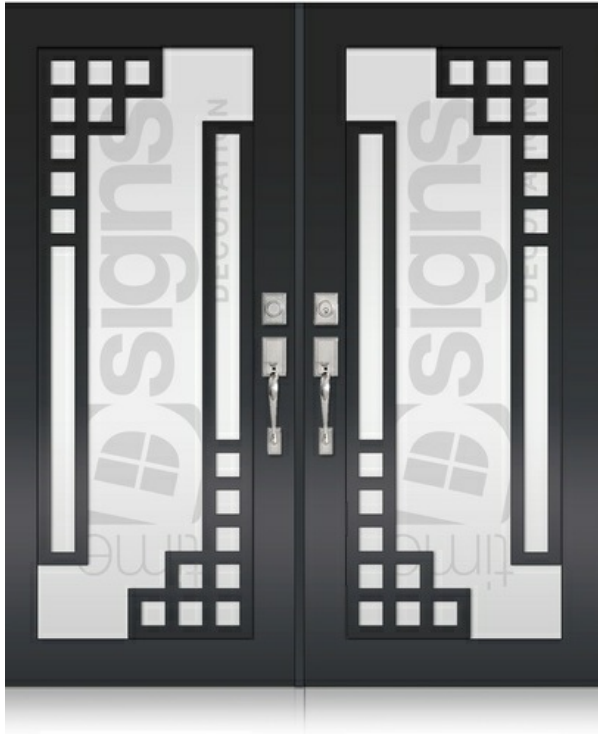

DOOR GLASS DECORATION

DOUBLE DOORS

TD-DD-B22